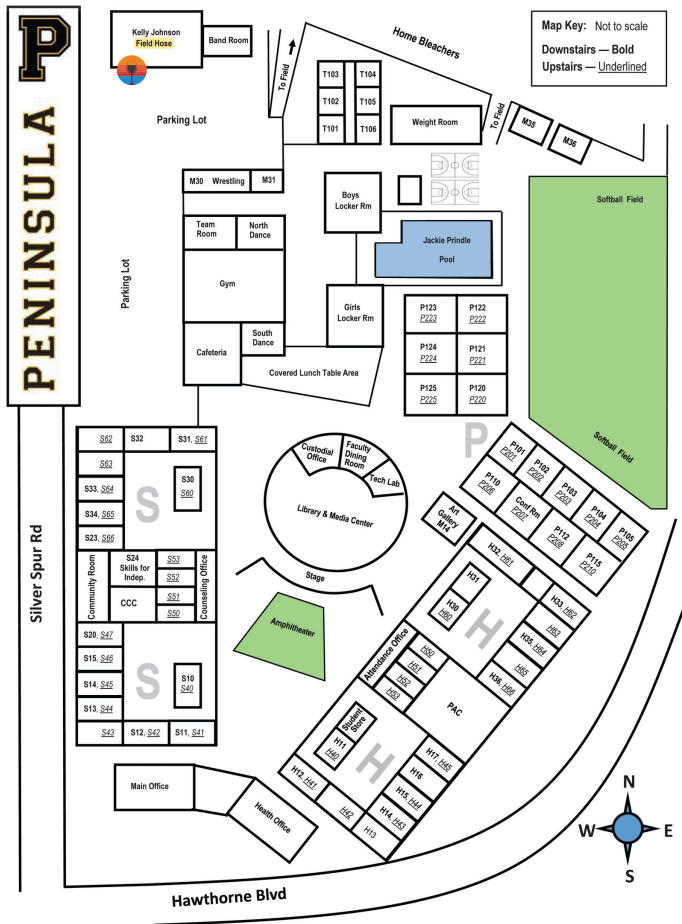

PV High School

SHUTTLE INFORMATION

Saturday, October 5, 2024

Parking at the event will be limited. We highly recommend our PV Transit shuttle service from Peninsula High School and Palos Verdes High School. Shuttles will run from 1:30 - 7:30 pm.

See the school maps for the pick-up/drop-off locations identified by the Toast on the Coast logo. Alternatively, please consider using a ride-share service such as Uber or Lyft.